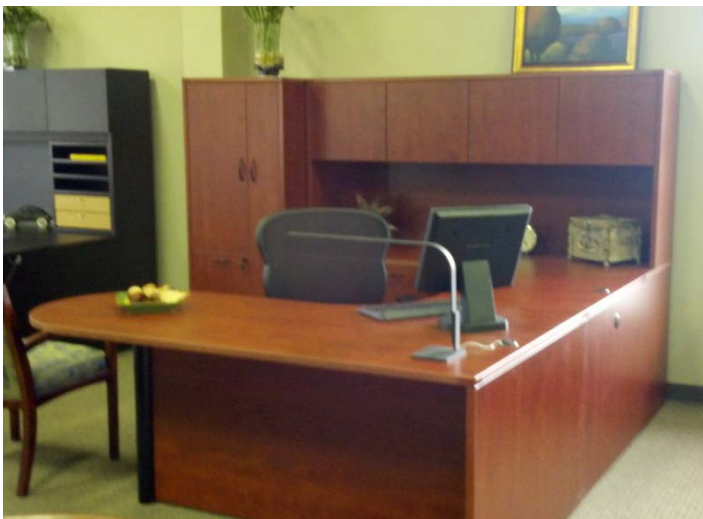

Amber Series laminate U-group
with storage tower 72x100x96
$1350

Best Value!